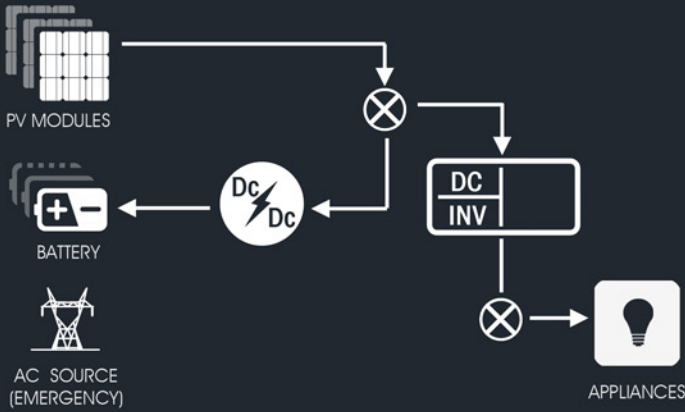

The iKube products range offers ideal solutions for houses, shops, construction sites, small hospitals, emergency management, outdoor events, agricultural power supply, and many more. iKube can substitute the use of fuel generators offering all the advantages of a sustainable source of electrical power. The iKube modular concept enable all users to customize the performances according to the energy consumption requirements. Extremely easy installation and low maintenance complete the main features of the iKube. iKube: all you need to start producing, storing and consuming your own energy.

Operation mode

PV POWER HIGHER THAN AC LOADS:
Excess power to charge battery

PV POWER LOWER THAN A LOADS:
Missing power provided by battery

PV POWER NOT AVAILABLE:
Ac loads powered by battery

PV POWER NOT AVAILABLE:
AC loads powered by emergency
AC source and battery charged