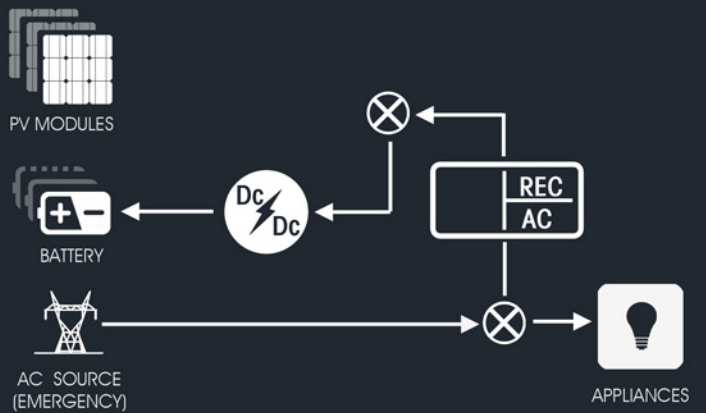

Operation mode

PV POWER HIGHER THAN AC LOADS:
Excess power to charge battery

PV POWER LOWER THAN A LOADS:
Missing power provided by battery

PV POWER NOT AVAILABLE:
Ac loads powered by battery

PV POWER NOT AVAILABLE:
AC loads powered by emergency
AC source and battery charged