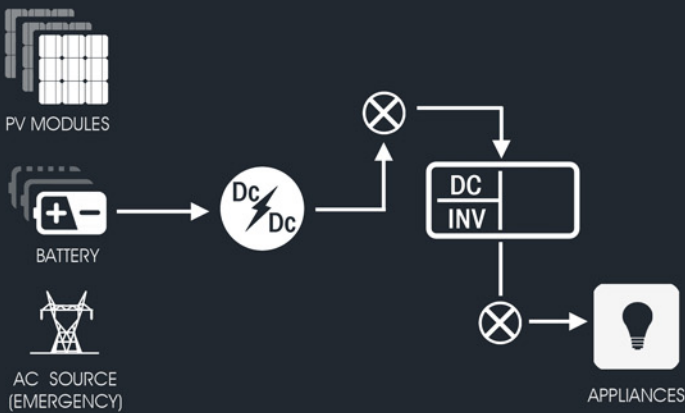

Operation mode

PV POWER HIGHER THAN AC LOADS:
Excess power to charge battery

PV POWER LOWER THAN A LOADS:
Missing power provided by battery

PV POWER NOT AVAILABLE:
Ac loads powered by battery

PV POWER NOT AVAILABLE:
AC loads powered by emergency
AC source and battery charged