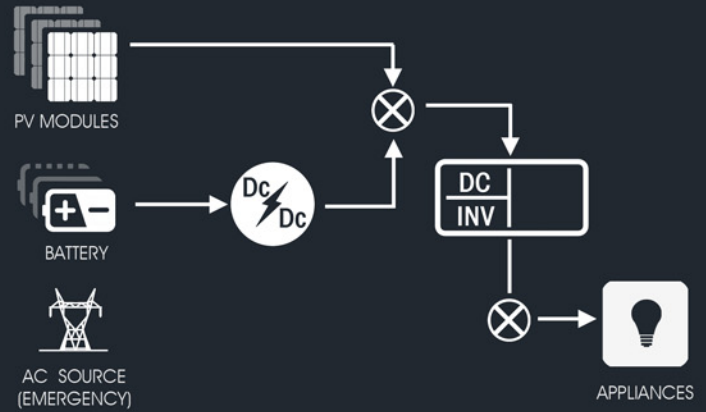

The iKube products range offers ideal solutions for houses, shops, construction sites, small hospitals, emergency management, outdoor events, agricultural power supply, and many more. iKube can substitute the use of fuel generators offering all the advantages of a sustainable source of electrical power. The iKube modular concept enable all users to customize the performances according to the energy consumption requirements. Extremely easy installation and low maintenance complete the main features of the iKube. iKube: all you need to start producing, storing and consuming your own energy.

Operation mode

PV POWER HIGHER THAN AC LOADS:
Excess power to charge battery

PV POWER LOWER THAN A LOADS:
Missing power provided by battery

PV POWER NOT AVAILABLE:
Ac loads powered by battery

PV POWER NOT AVAILABLE:
AC loads powered by emergency
AC source and battery charged